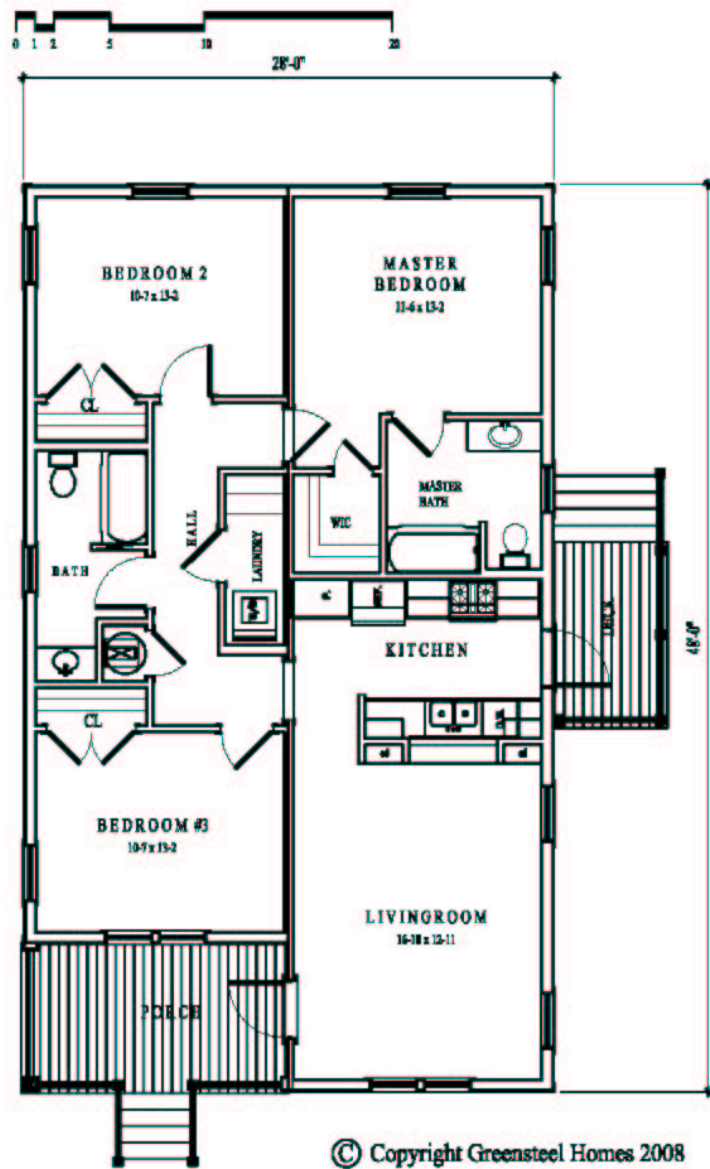

model: The Carrabelle
 size: 28' x 48'
 sq. footage: 1,234 (Htd)
 1,344 (Total)
 bedrooms 3
 baths: 2

CARRABELLE

GreenSteel Homes™, Inc.
 247 Airport Road
 Carrabelle, Florida 32322
 ph: 1-(850) 697-2297
 fx: 1-(850) 697-2106
 www.greensteelhomes.com
 email: sales@greensteelhomes.com