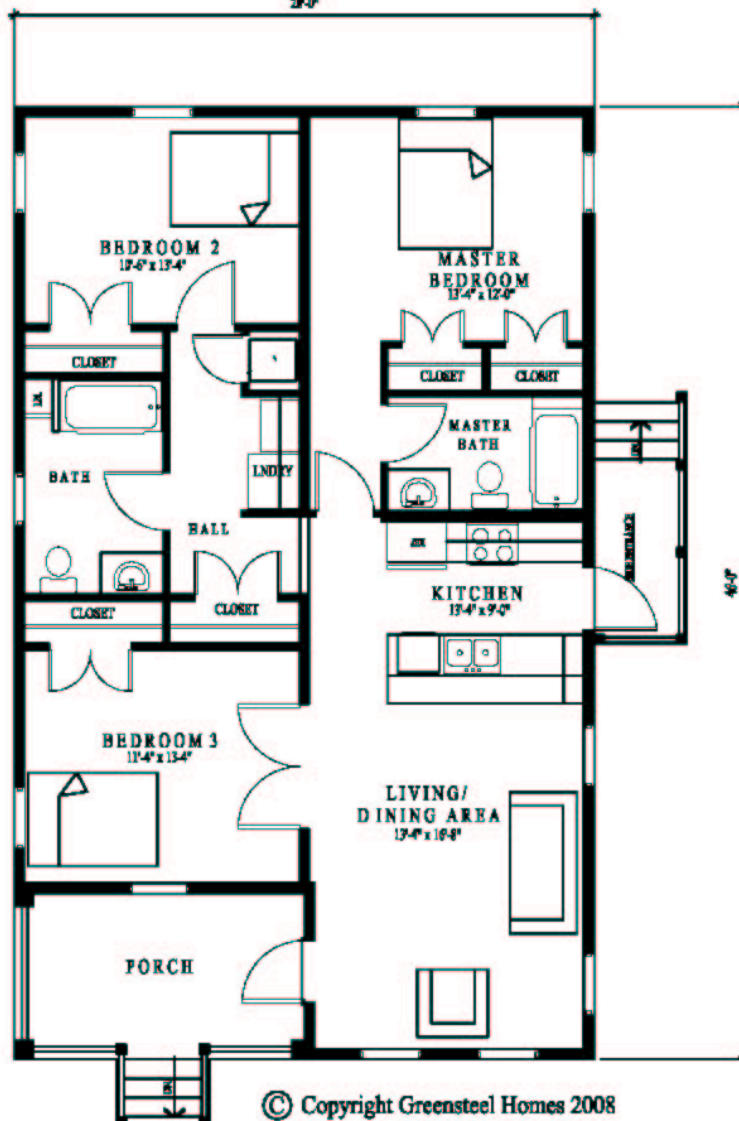

model: The Saint Teresa
 size: 28' x 46'
 sq. footage: 1,176 (Htd)
 1,288 (Total)
 bedrooms 3
 baths: 2

SAINT TERESA

GreenSteel Homes™, Inc.
 247 Airport Road
 Carrabelle, Florida 32322
 ph: 1-(850) 697-2297
 fx: 1-(850) 697-2106
 www.greensteelhomes.com
 email: sales@greensteelhomes.com