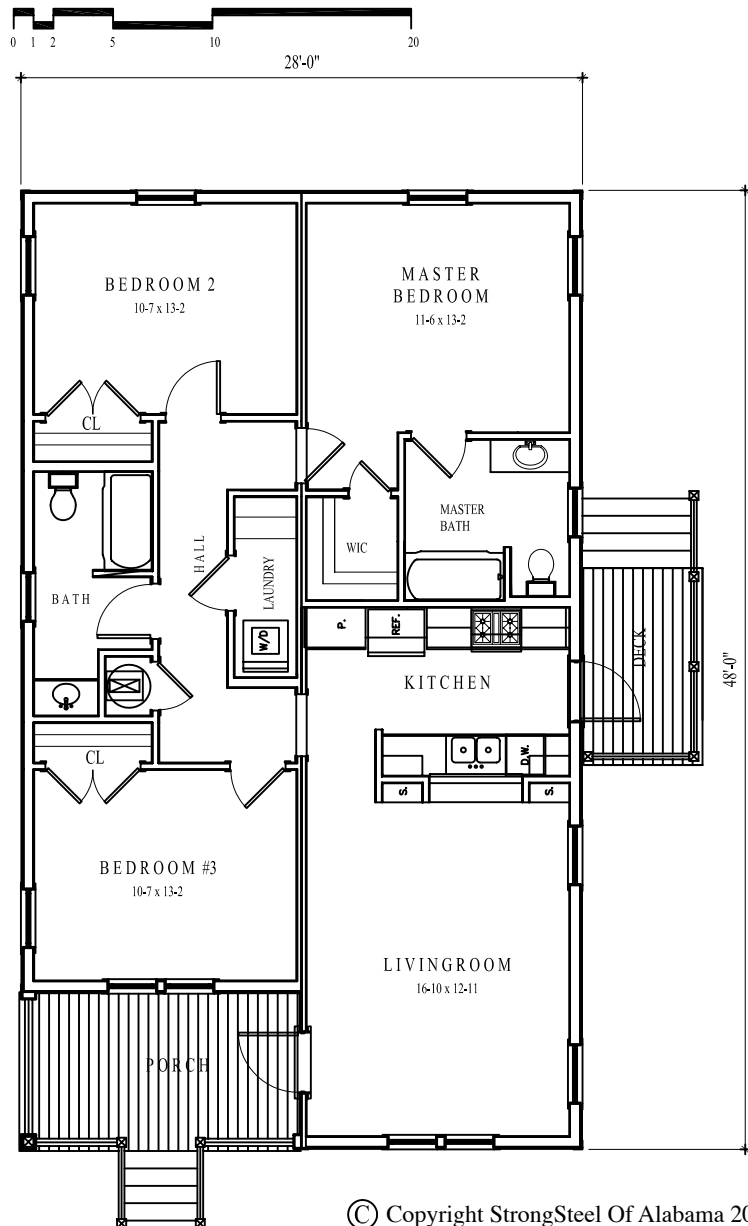

model: The Carrabelle
 size: 28' x 48'
 sq. footage: 1,234 (Htd)
 1,344 (Total)
 bedrooms 3
 baths: 2

CARRABELLE

StrongSteel of Alabama
 400 Progress Drive
 Andalusia, Alabama 36421
 ph: 1-(603) 235-7262
 tf: 1-800-200-STEEL
 www.greensteelhomes.com
 email: sales@greensteelhomes.com