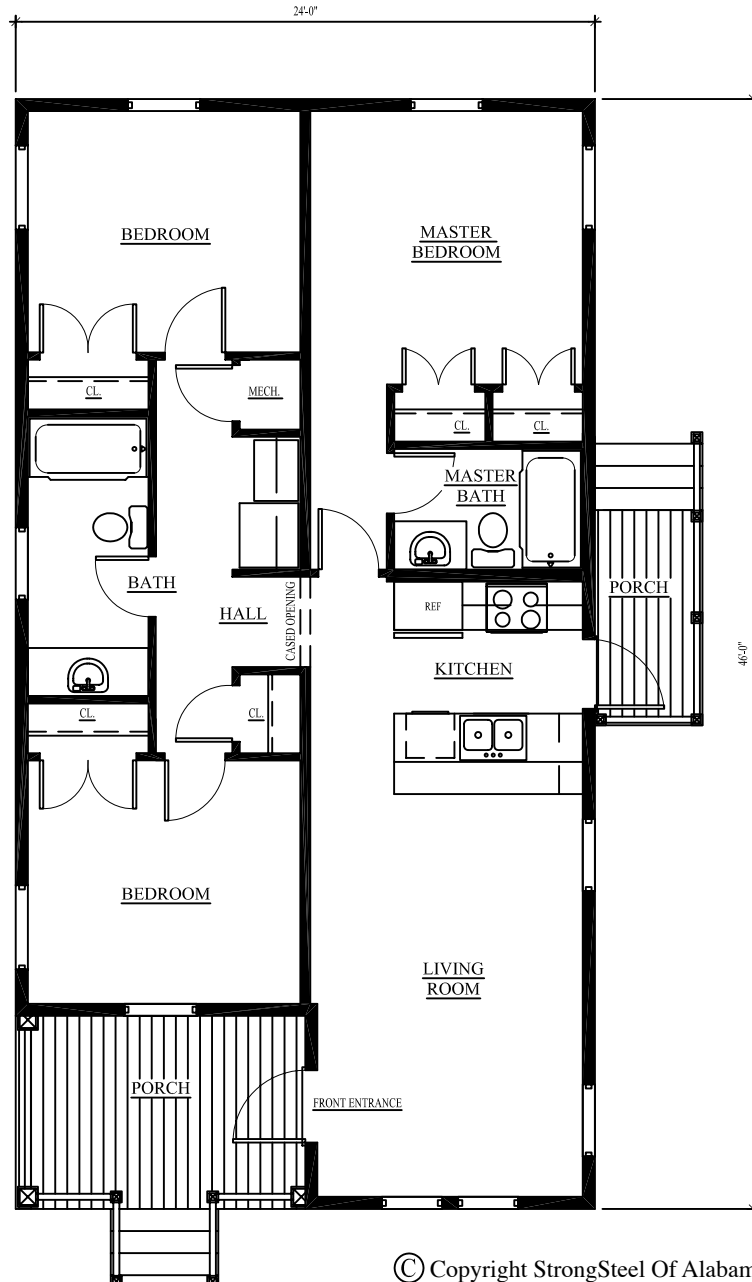

FRANKLIN

StrongSteel of Alabama
400 Progress Drive
Andalusia, Alabama 36421
ph: 1-(603) 235-7262
tf: 1-800-200-STEEL
www.greensteelhomes.com
email: sales@greensteelhomes.com