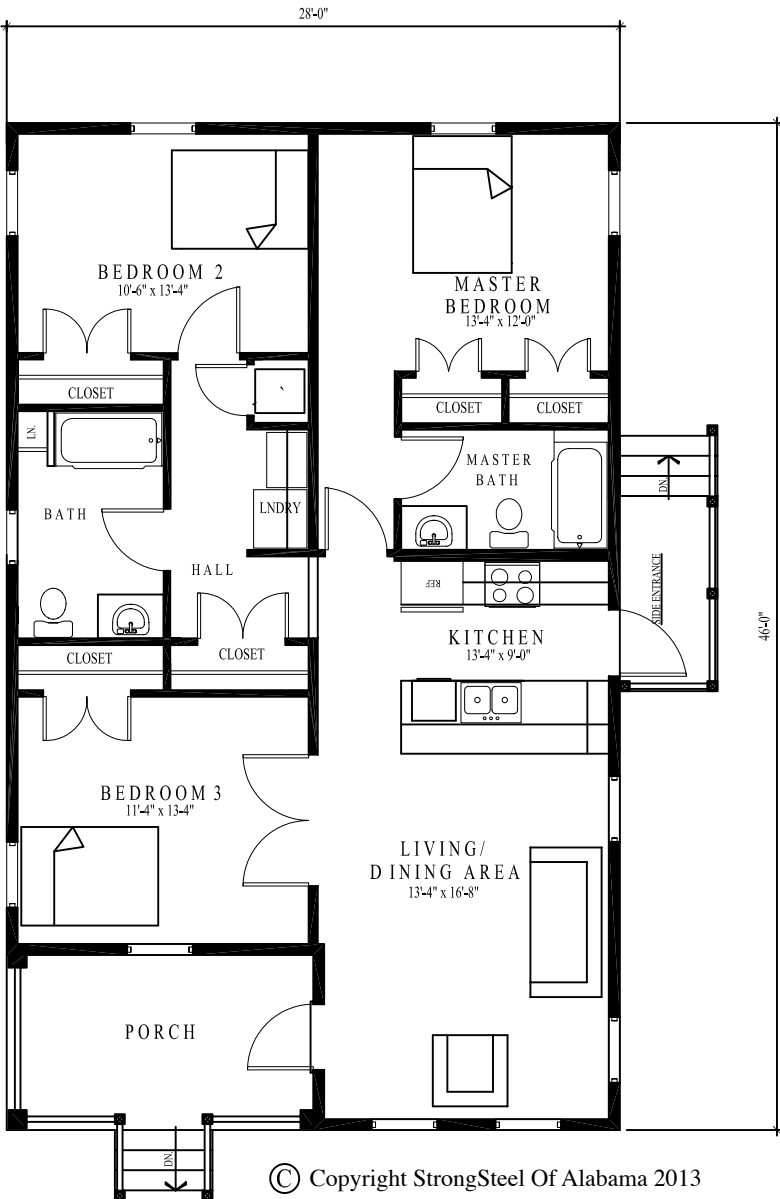

model: The Saint Teresa
 size: 28' x 46'
 sq. footage: 1,176 (Htd)
 1,288 (Total)
 bedrooms 3
 baths: 2

SAINT TERESA

StrongSteel of Alabama
 400 Progress Drive
 Andalusia, Alabama 36421
 ph: 1-(603) 235-7262
 tf: 1-800-200-STEEL
 www.greensteelhomes.com
 email: sales@greensteelhomes.com