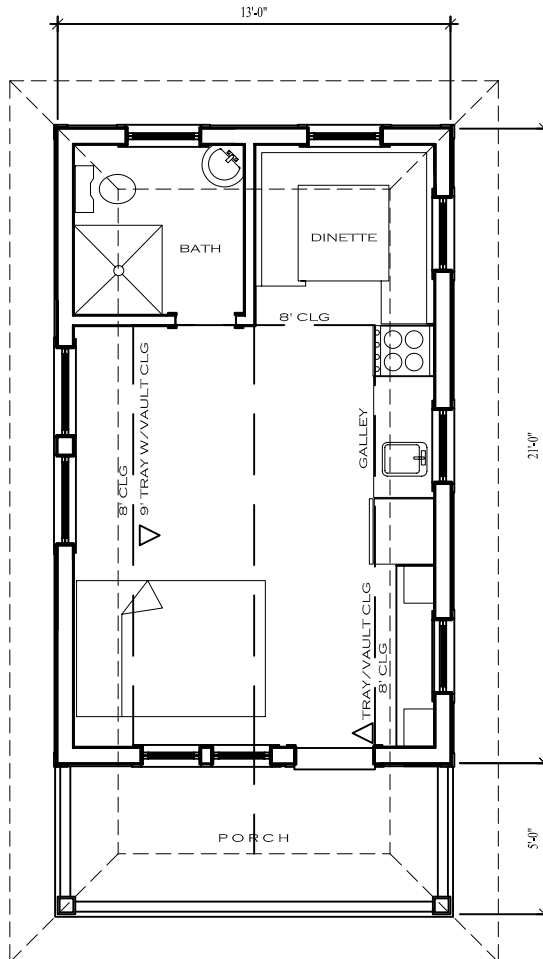

StrongSteel of Alabama
400 Progress Drive
Andalusia, Alabama 36421
ph: 1-(603) 235-7262
tf: 1-800-200-STEEL
www.greensteelhomes.com
email: sales@greensteelhomes.com